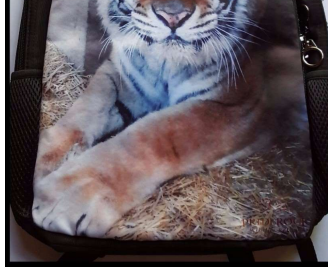

Photo of the Month

Nikki is caught resting her head on a stump while catching a mid-afternoon nap.

**Donate your vehicles
to PrideRock!**

Perfect Holiday Gift Ideas

Vehicles for Charity is just another way you can contribute to the PrideRock Wildlife Refuge mission. Just go to www.vehiclesforcharity.org and provide the following information about the vehicle: location, year, make, model, color, mileage, name on title